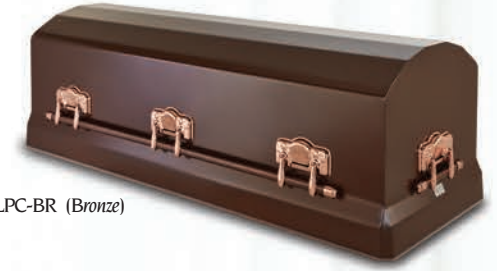

LBV12C-P (Pewter)

LBV12C-C (Copper)

LBV12C-WH (White)

12 Ga. Galvanized Steel-Powdercoat Finish

LBV12GV-BR (Bronze)

LBV12GV-S (Silver)

LBV12GV-BU (Light Blue)

12 Ga. Aluminum-Solid Color