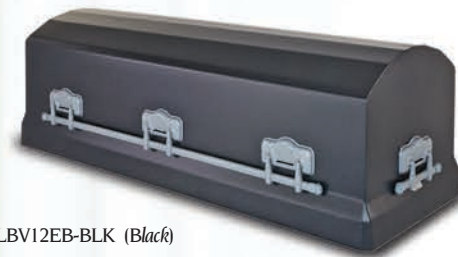

Service Vaults

12 Ga. Steel - Powdercoat Finish

LBV12EB-BLK (Black)

LBV12EB-C (Copper)

LBV12EB-B (Brown)

LBV12EB-G (Gray)

CREMATION URN VAULTS

For the Burial of Cremains - Powdercoat Finish