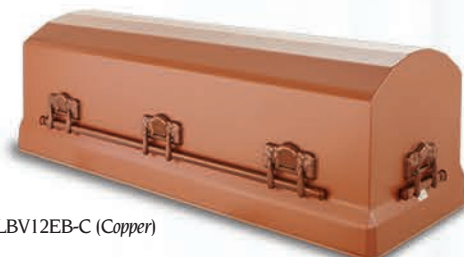

Service Vaults

12 Ga. Steel - Powdercoat Finish

LBV12EB-BLK (Black)

LBV12EB-C (Copper)

LBV12EB-B (Brown)

LBV12EB-G (Gray)

CREMATION URN VAULTS

For the Burial of Cremains - Powdercoat Finish