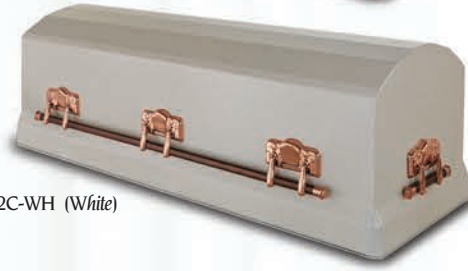

LBV12C-C (Copper)

LBV12C-WH (White)