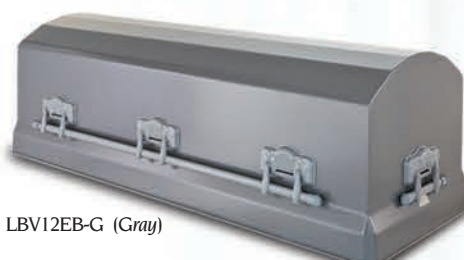

Service Vaults

12 Ga. Steel - Powdercoat Finish

LBV12EB-BLK (Black)

LBV12EB-C (Copper)

LBV12EB-B (Brown)

LBV12EB-G (Gray)

CREMATION URN VAULTS

For the Burial of Cremains - Powdercoat Finish